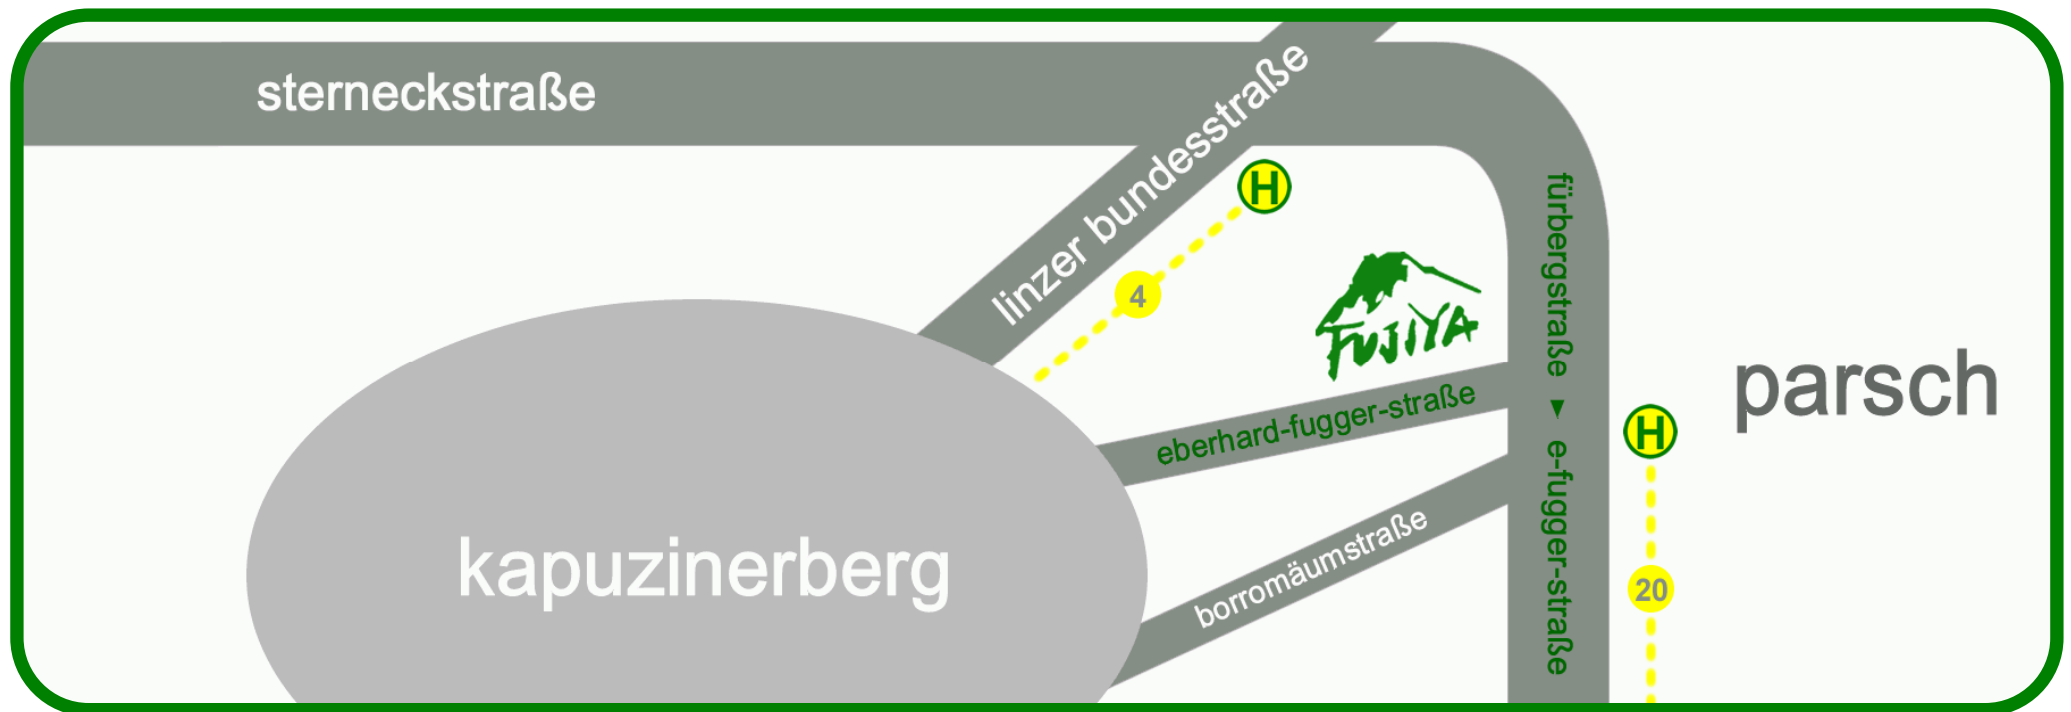

# How to find Fujiya Restaurant

Fujiya Japanisches Restaurant  
Eberhard-Fugger-Straße 11  
5020 Salzburg

+43 662 64 55 22

[www.fujiya.at.tc](http://www.fujiya.at.tc)

11:30 - 14:30 & 18:00 - 23:00

Bus # 20 (Borromäumstraße)  
Bus # 4 (Sterneckstraße)  
Bus # 6 (Weichselbaumsiedlung)